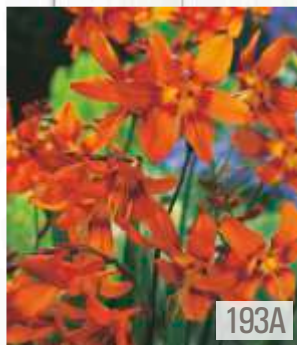

Crococsmia - Cynobrówka
'Emily McKenzie'

CROCOSMIA - Cynobrówka 6/+

SHOWBOX 193

193A