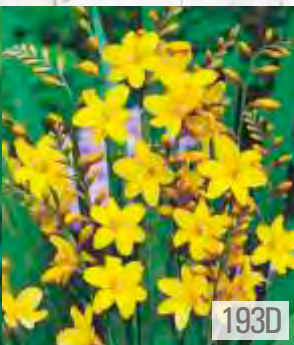

Crococsmia - Cynobrówka
'George Davidson'

193D