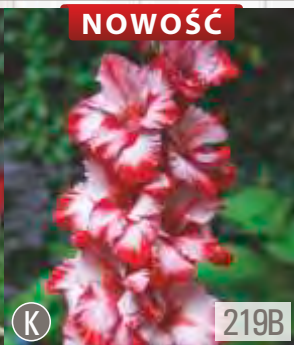

Gladiolus Ted's Trump
Mieczyk 'Ted's Trump'

219B